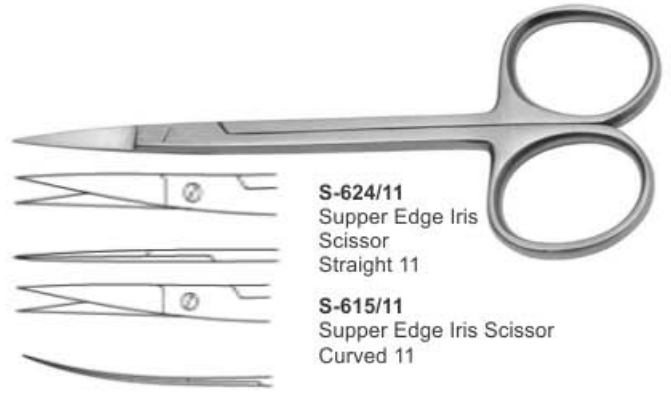

S-624/11
Supper Edge Iris
Scissor
Straight 11
S-615/11
Supper Edge Iris Scissor
Curved 11