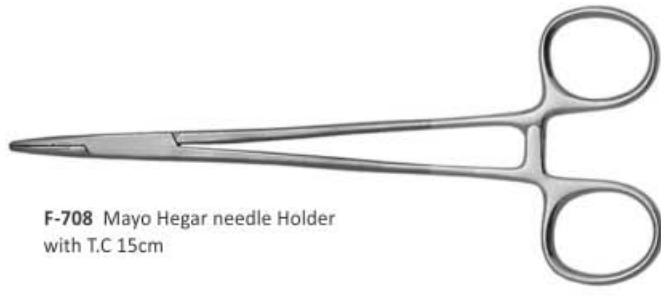

SH-628 Scalpel Handle No 4 With Scale

SH-629 Scalpel Handle No 7

SH-630 Spatula wide blade stainless steel

SH-631 Spatula wide blade comfortable handle

F-700 Mosquito Forceps STR 12.5cm

F-701 Mosquito Forceps CVD 12.5cm

F-702 Kelly Forceps STR 14cm

F-703 Kelly Forceps CVD 14cm

F-704 Kocher Forceps 1X2 Teeth
14cm STR

F-705 Kocher Forceps 1X2 Teeth
14cm CVD

F-706 Needle Holder Forceps 14cm

F-707 Needle Holder Forceps 16.5cm

F-708 Mayo Hegar needle Holder
with T.C 15cm

F-709 Olsen Hegar Needle Holder With TC 13cm

F-710 Olsen Hegar Needle Holder with TC 16.5cm

F-711 Towel Clam Forceps 13cm

Accessories For Spring Clip

G-800 Universal Pliers 15cm