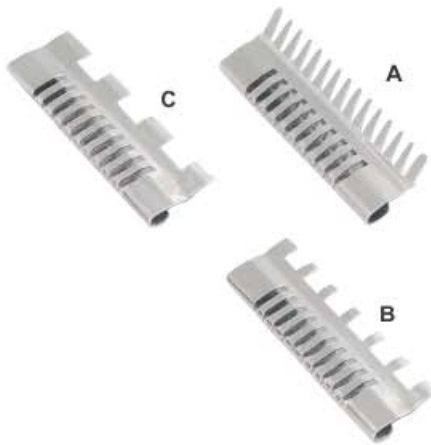

G-807 Kidney Tray Small 6"

G-808 Kidney Tray Medium 8"

G-809 Kidney Tray Large 10"

G-810
 Instrument Sterilization
 Tray with lid
 Size 8X6X2

G-811

G-812
 Instrument Sterilization
 Tray with lid
 Size 10X6X2

G-813
 Sterilization Trays
 Size: 25X25X5 cm

G-814
 Bowl Stainless Steel
 7" X 3"

G-815
 Sterilization Trays
 Size: 20X10X5 cm

**Hair Shaper
R-816**
13.5cm
Stainless Steel
(Satin finish)

**Hair Shaper
R-817**
13.5cm
Stainless Steel
(Satin finish)